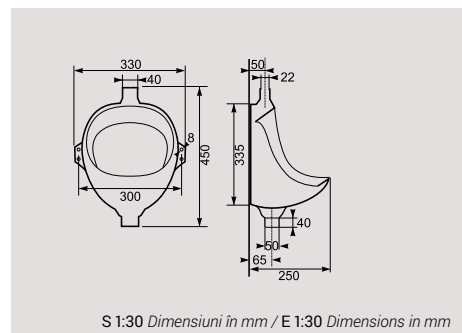

PISOAR
URINAL

Lagos

Alb
White

840LG1Z000001
Urinar Lagos
Urinal vertical inlet.

•

Piese pe palet (6 kg):
Pieces x pallet (6 kg):

36