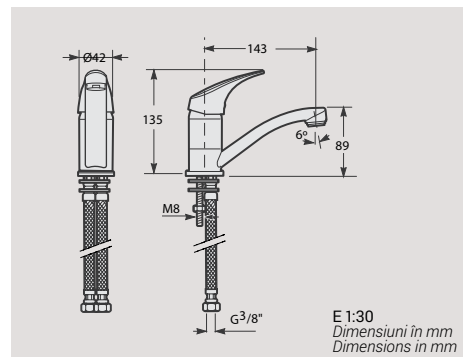

Piese pe palet (1,88 kg): **216**
Pieces x pallet (1,88 kg):

BATERIE
FAUCET

Agate

387302ZC00000
Baterie monocomandă pentru bucatarie, pipa medie 143 mm.
Single lever kitchen sink faucet, 143 mm

Piese pe palet (1,58 kg): **216**
Pieces x pallet (1,58 kg):