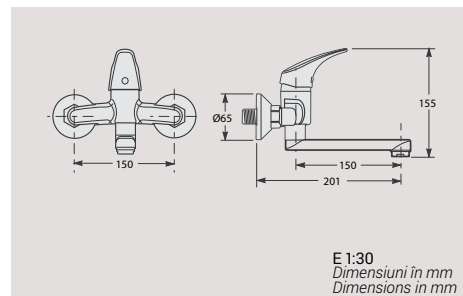

BATERIE
FAUCET

Agate

376302ZC00000
Baterie monocomandă de perete, pentru bucatarie, pipa 150 mm.
Low spout single lever kitchen sink faucet, 150 mm.

Piese pe palet (2,11 kg): **180**
Pieces x pallet (2,11 kg):