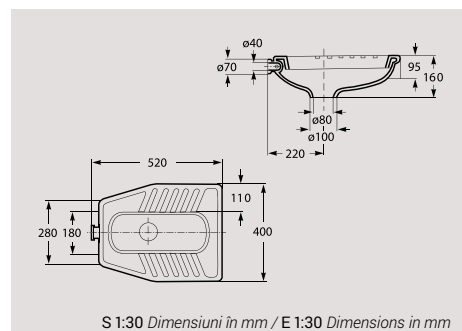

823R08Z000001

Alb
White

Vas wc turcesc, lungime 52 cm.
Squatting WC pan, 52 cm.

•

Piese pe palet (8,5 kg):
Pieces x pallet (8,5 kg):

40

PISOAR
URINAL

Lagos