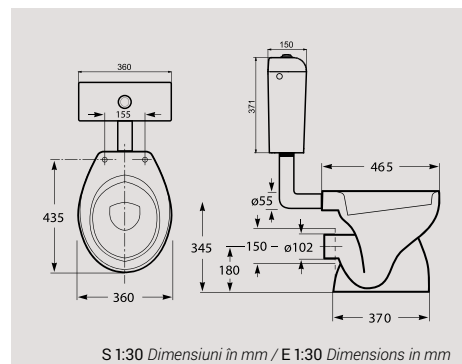

S 1:30 Dimensiuni in mm / E 1:30 Dimensions in mm

REZERVOR DE PLASTIC PLASTIC CISTERN

	Alb White
82800PZ000002 Rezervor de plastic. <i>Plastic cistern.</i>	•
Piese pe palet (2 kg): <i>Pieces x pallet (2 kg):</i>	50

S 1:30 Dimensiuni in mm / E 1:30 Dimensions in mm

COMBO COMBO

	Alb White
821003Z000001 Combo cu rezervor de plastic. Include: Vas WC pe pardoseală cu evacuare laterală, sistem de fixare, accesorii pentru fixare rezervor, capac WC, rezervor de plastic cu simplă acționare. <i>Combo with plastic cistern includes: Floorstanding WC horizontal outlet with fixing kit, plastic cistern with mechanism with simple action, accessories for cistern fixing, seat and cover.</i>	•
Piese pe palet (18 kg): <i>Pieces x pallet (18 kg):</i>	12 